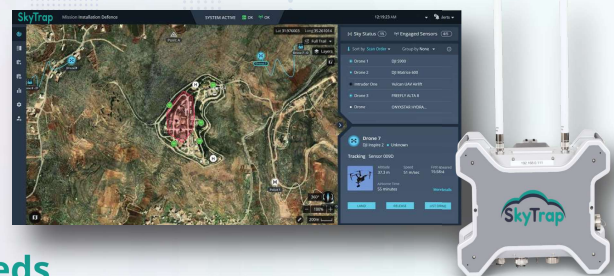

SkyTrap

The premier cyber counter-drone solution

Designed to automatically detect, take over and safely land unauthorized commercial drones in a designated zone

An autonomous End-to-End solution

DETECT
24/7 Monitoring of perimeter

IDENTIFY
Live location, height, speed

CONTROL
Safely land in a predefined zone

PREVENT
Deny take-off within a protected area

Designed for urban environments

- Non-Jamming   No impact on wireless communications and GPS signals
- Non-Kinetic   Surgical, no collateral damage
- No line of sight   Suited to dense urban environments
- Friend / Foe   Selective, pinpoints rogue drones

With advanced cyber capabilities

- Locate and track operator
- Multiple drones detection and mitigation
- Supports wide coverage of consumer drones

Suitable for different operational needs

Stationary - Portable - Vehicle

Easily installed in any site

Connects to existing infrastructure, simple set-up and configuration

Correctional Institutions

Critical Infrastructure

Landmarks

Military

Airports

Stadiums